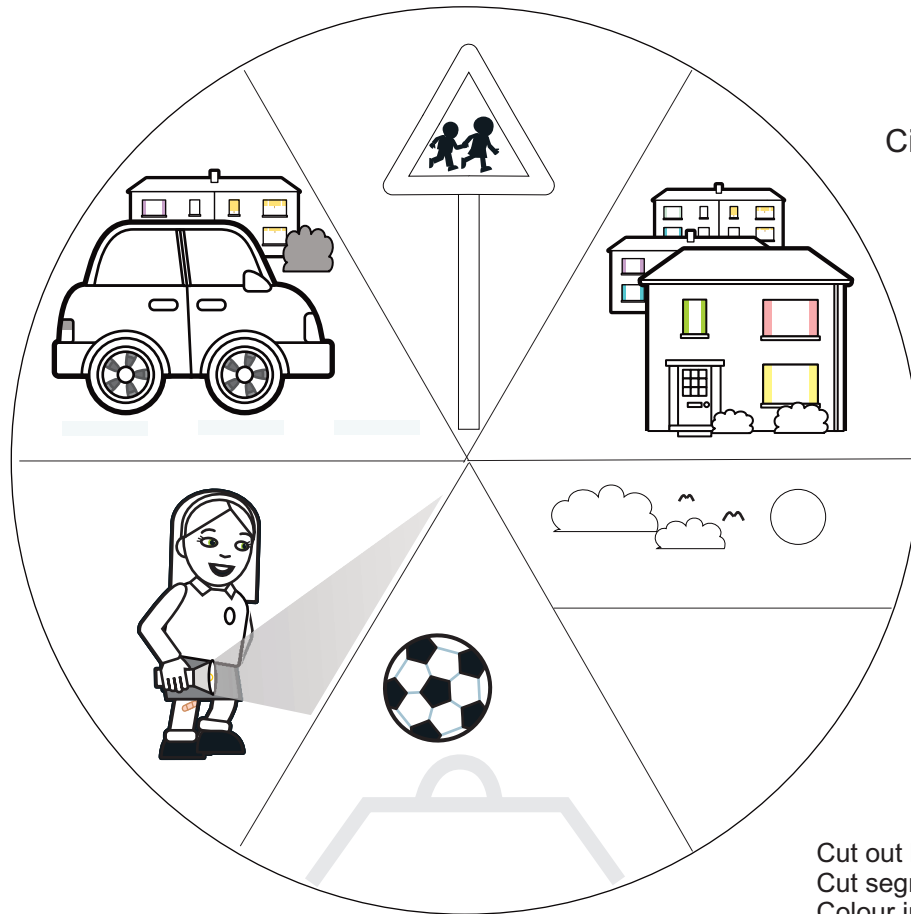

Prayer Wheel Activity

Circle A

Cut out both circles.
Cut segment out of circle B.
Colour in the pictures.
Place circle B on top of circle A.
Push a paper fastener/split pin
through the centre, joining both
circles.
Turn the wheel and talk to God
about every part of your day.

Circle B