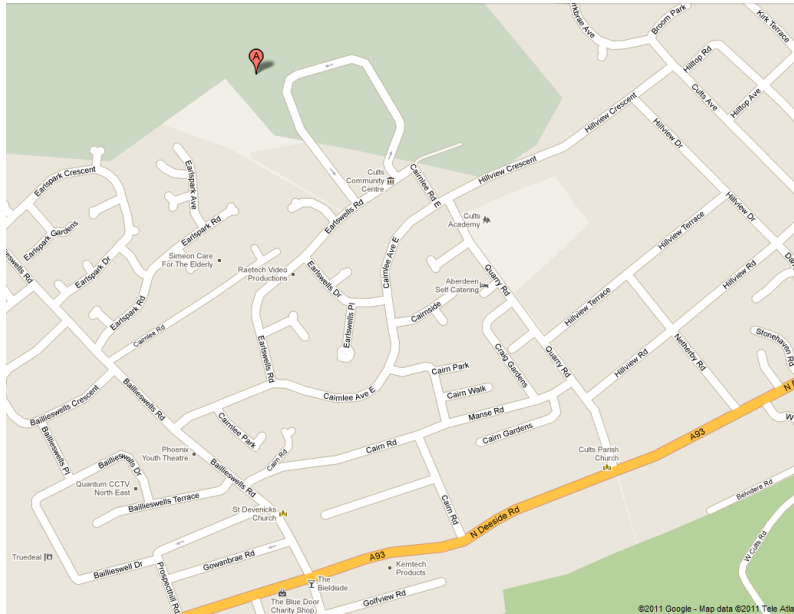

Directions to SU Offices - Aberdeen

International Baptist Church, Aberdeen, AB15 9NY

Tel: 01224 867 953

BY CAR

From the North

- Approach Aberdeen from A90 or A96.
- At the Haudagain roundabout take A90 North Anderson Drive (southbound).
- Turn right onto A93 North Deeside Road (westbound), signposted for Braemar.
- On reaching Cults Parish Church on your right, turn right onto Quarry Road.

From the South

- Approach Aberdeen from A90 (northbound).
- Turn left onto A93 North Deeside Road (westbound), signposted for Braemar.
- On reaching Cults Parish Church on your right, turn right onto Quarry Road.

From the West

- Approach Cults from A93 (eastbound).
- On reaching Cults Parish Church on your left, turn left onto Quarry Road.

After Reaching Quarry Road (From all directions)

- Drive along Quarry Road passing Cults Academy on your right.
- At the T-junction turn left and then immediately right onto Cairnlee Road East which leads you on to Earlsells Road.
- Then take the one-way access road which takes you behind Cults Primary School.
- As you follow the road round you will arrive at the private driveway to International Baptist Church, the church overlooks the school playing fields.
- The main entrance is under a porch/canopy.