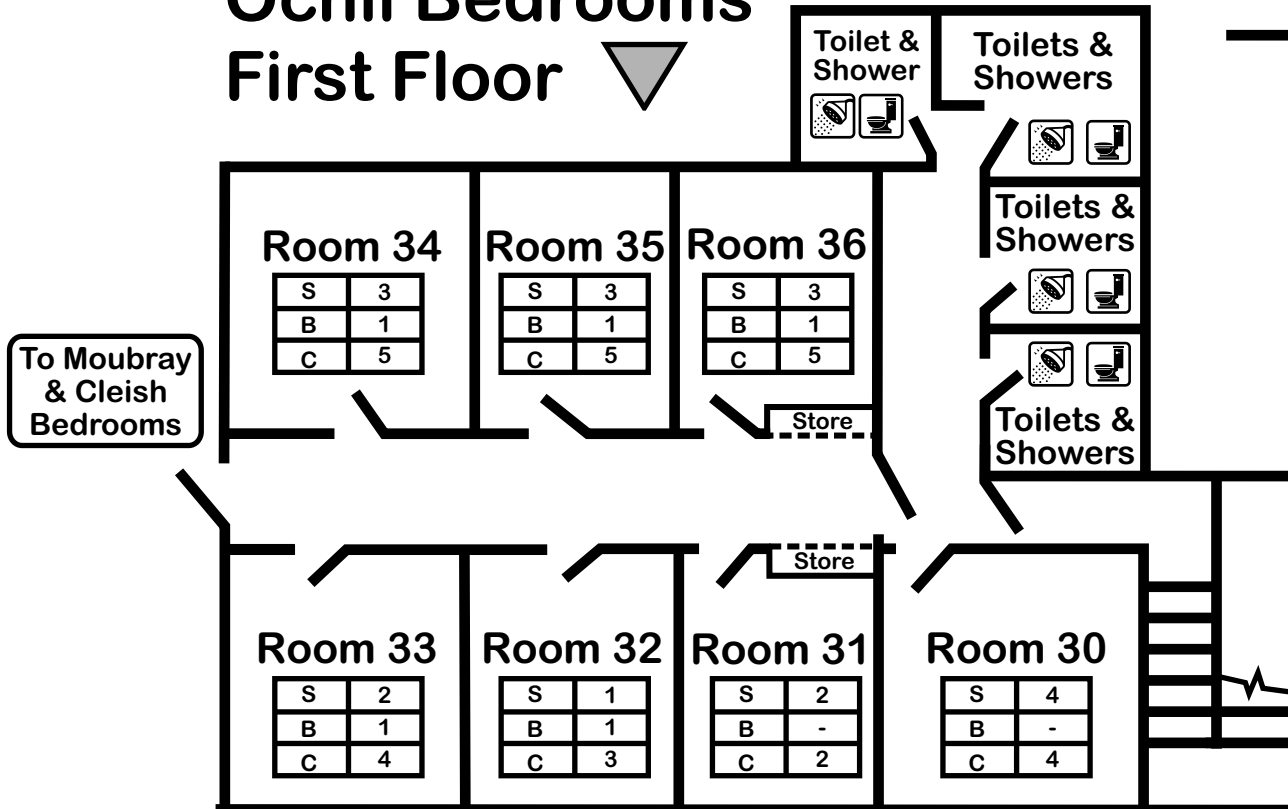

## Lendrick Muir

= Toilets  
 = Showers  

S		= Single Beds
B		= Bunk Beds
C		= Capacity

**TOTAL 36 BEDS**

# Lendrick Muir

 = Toilets

 = Showers

S		= Single Beds
B		= Bunk Beds
C		= Capacity

**TOTAL 31 BEDS**

## Ground Floor Ochil Bedroom

## Ochil Bedrooms First Floor