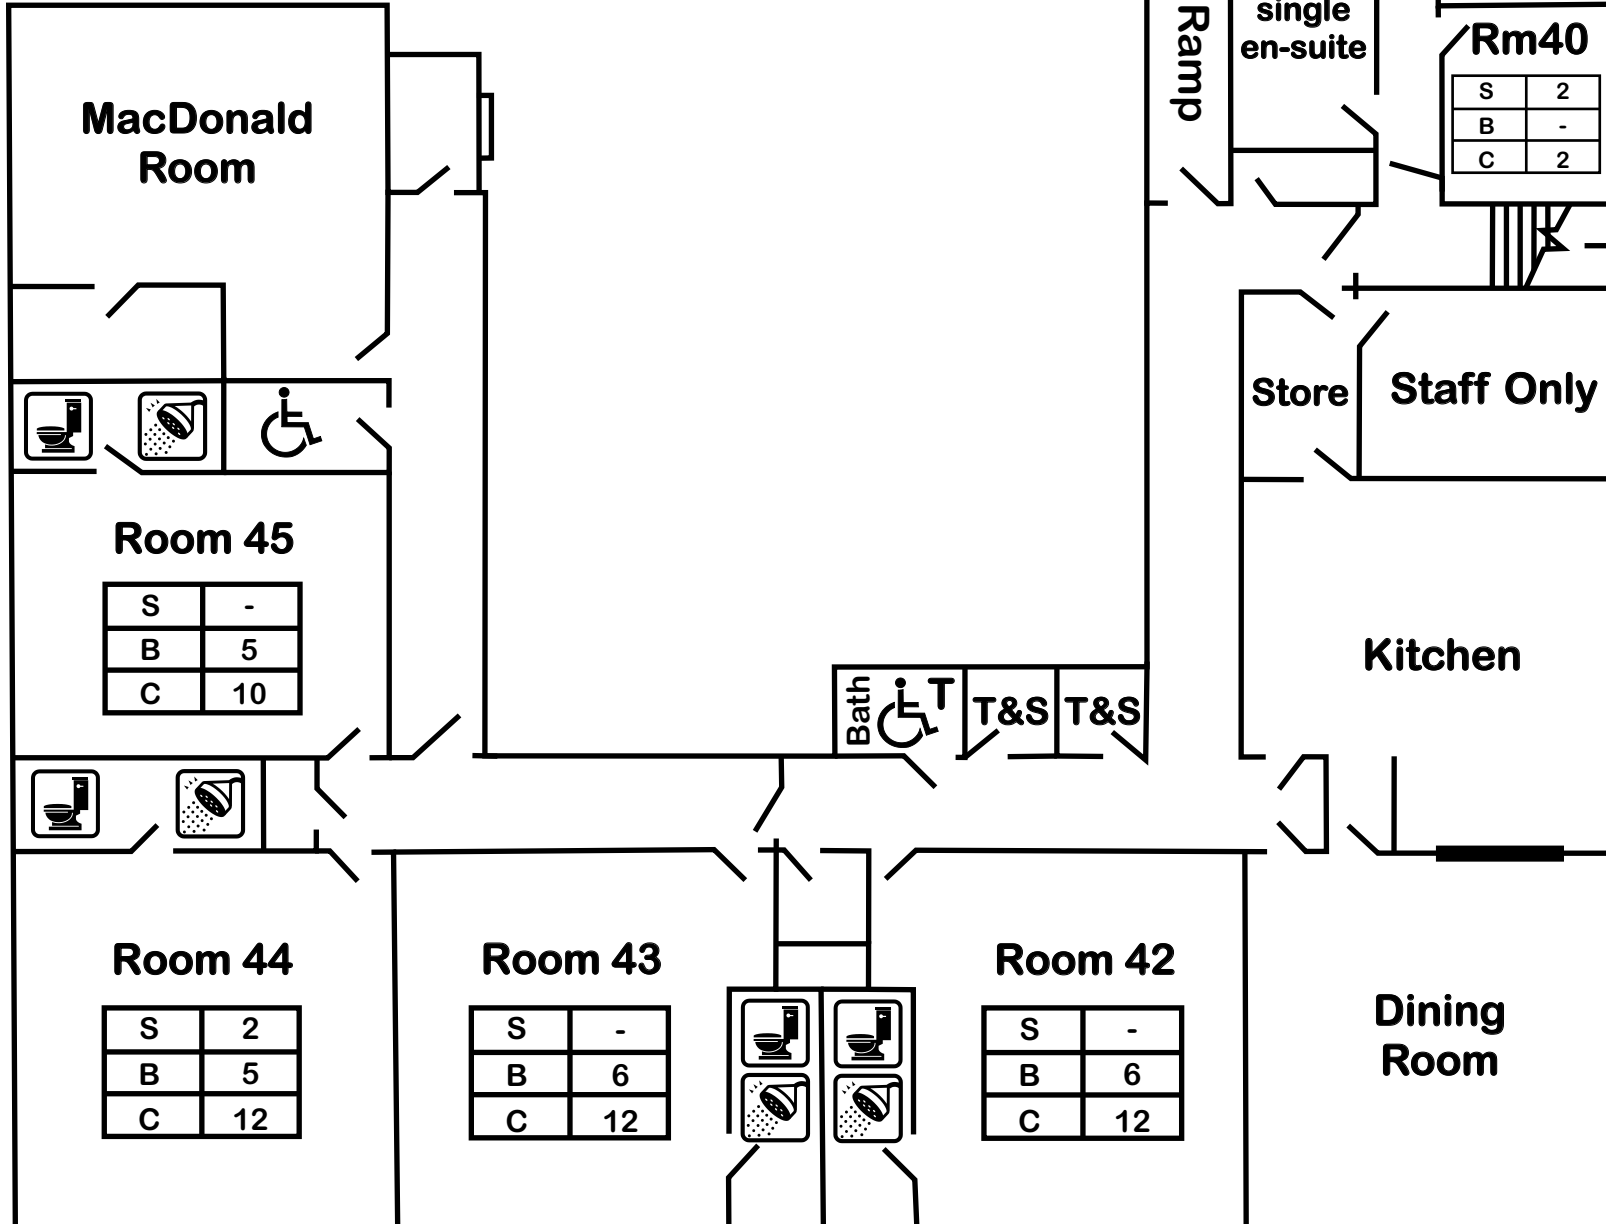

## Ochil Bedrooms First Floor

# Cleish Bedrooms - Second Floor

 = Toilets  
 = Showers

S		= Single Beds
B		= Bunk Beds
C		= Capacity

**TOTAL 34 BEDS**

# Glendevon Bedrooms

to Glendevon Lounge, Crush Hall, Games Hall & Main House

= Toilets  
 = Showers

S		= Single Beds
B		= Bunk Beds
C		= Capacity

**TOTAL 52 BEDS**