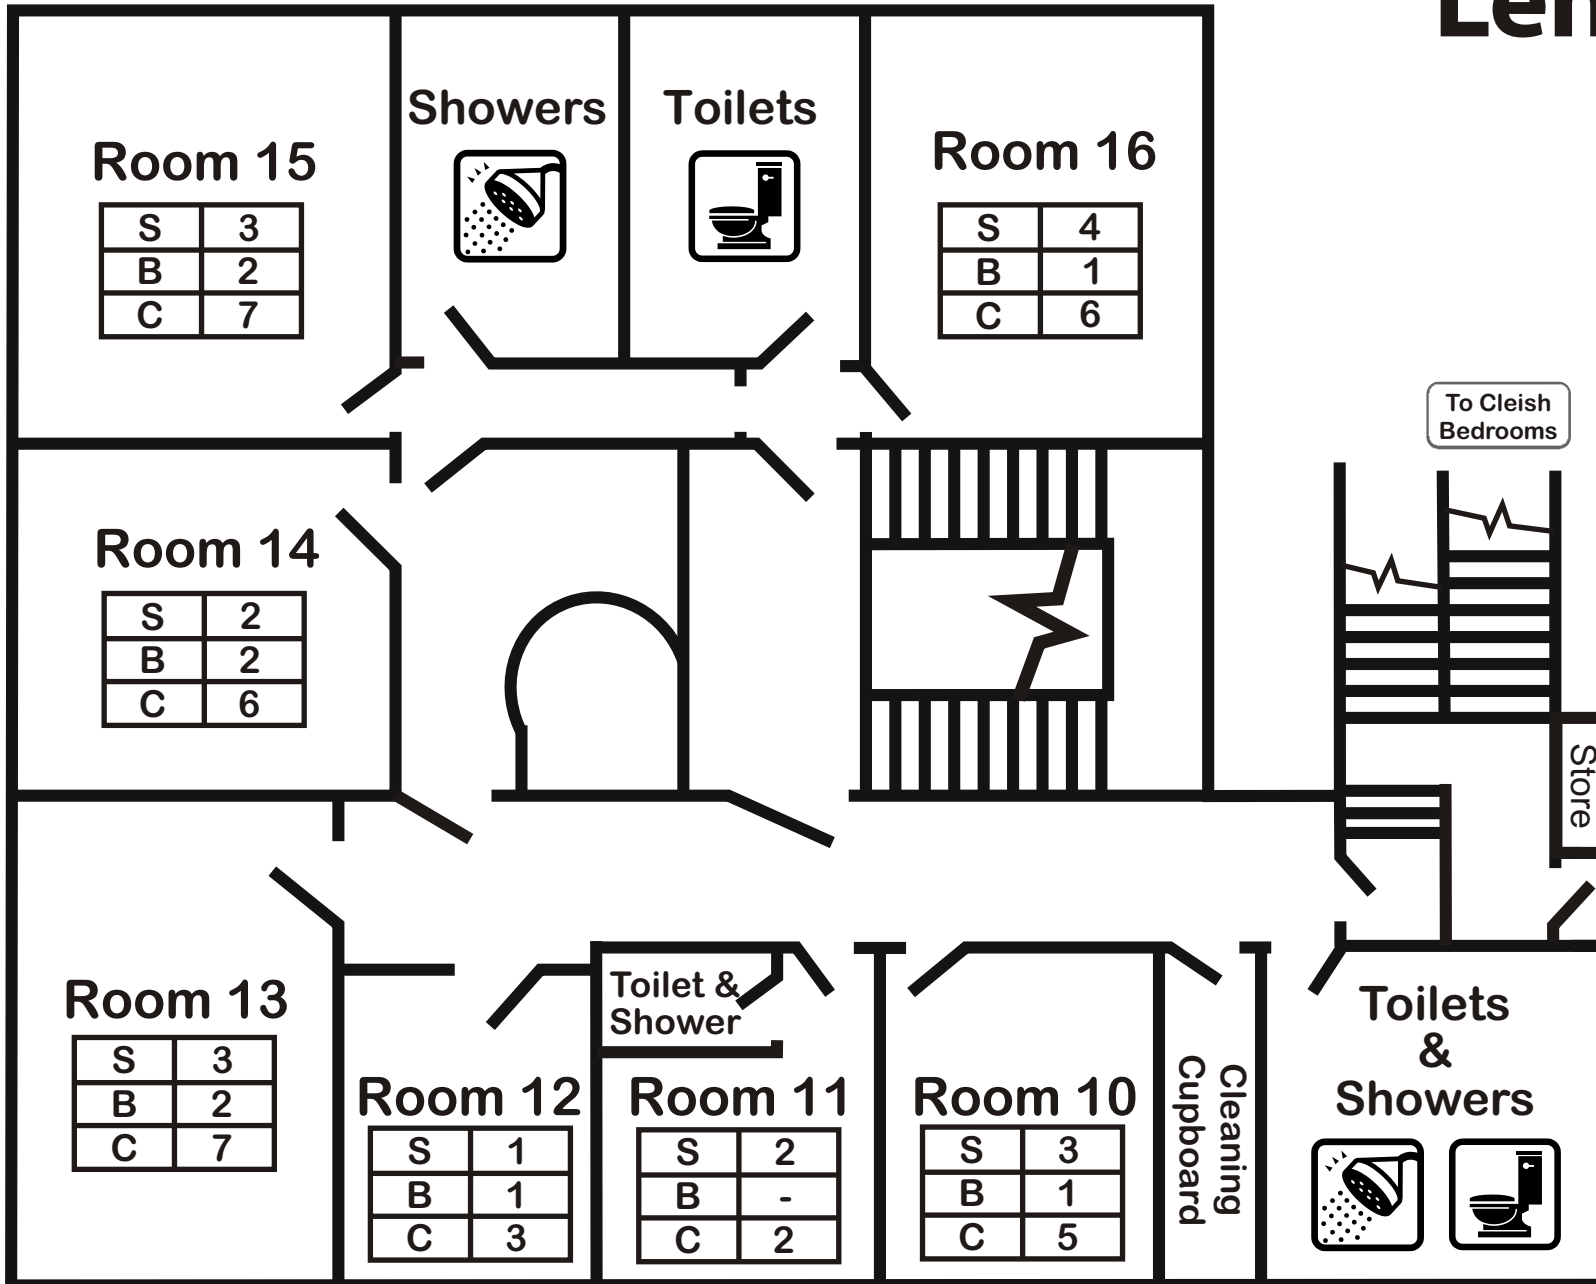

# Moubray Bedrooms - First Floor

## Lendrick Muir

= Toilets  
 = Showers  

S		= Single Beds
B		= Bunk Beds
C		= Capacity

**TOTAL 36 BEDS**

## Ground Floor Ochil Bedroom

# Glendevon Bedrooms

to Glendevon Lounge, Crush Hall, Games Hall & Main House

= Toilets  
 = Showers

S		= Single Beds
B		= Bunk Beds
C		= Capacity

**TOTAL 52 BEDS**