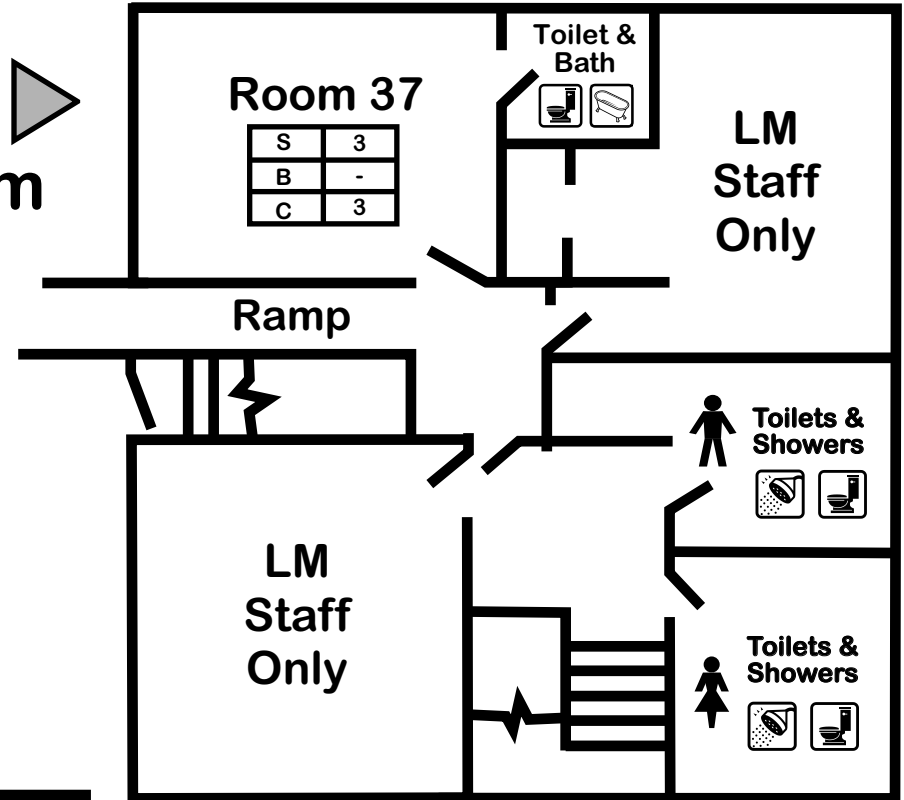

## Lendrick Muir

= Toilets  
 = Showers  

S		= Single Beds
B		= Bunk Beds
C		= Capacity

**TOTAL 36 BEDS**

# Lendrick Muir

 = Toilets

 = Showers

S		= Single Beds
B		= Bunk Beds
C		= Capacity

**TOTAL 31 BEDS**

## Ground Floor Ochil Bedroom

## Ochil Bedrooms First Floor