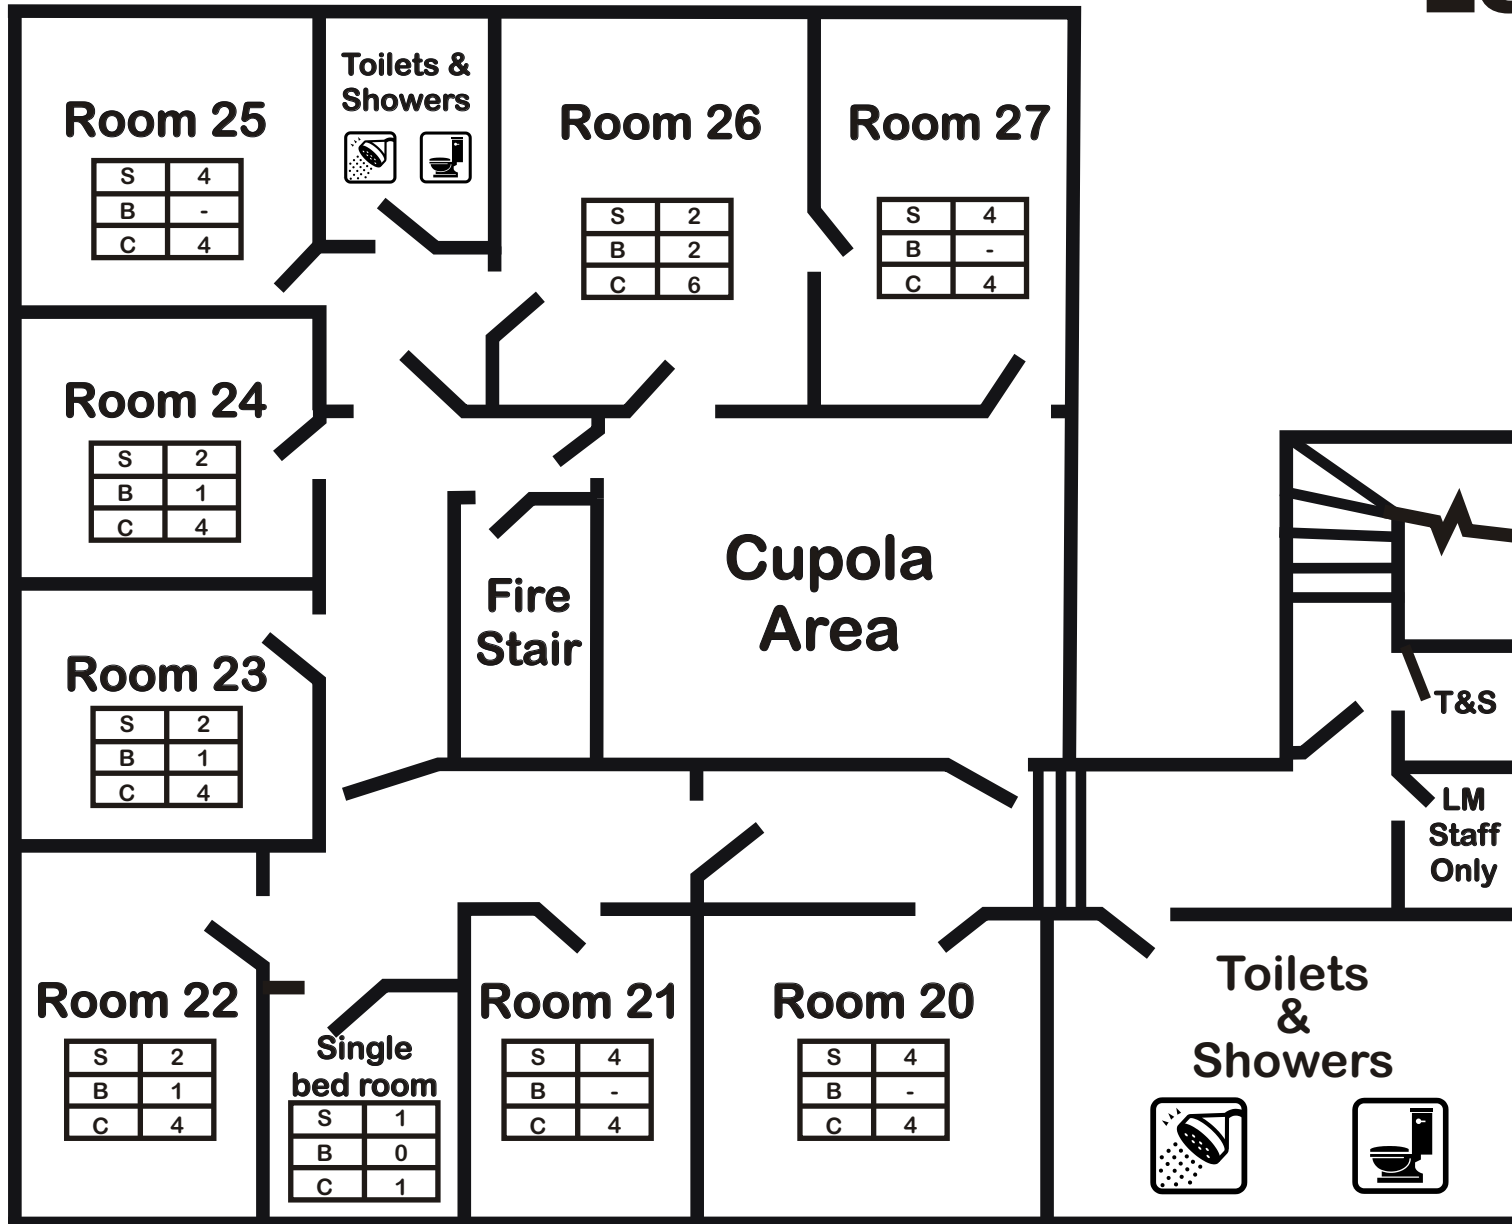

Cleish Bedrooms - Second Floor

= Toilets
= Showers

S		= Single Beds
B		= Bunk Beds
C		= Capacity

TOTAL 34 BEDS