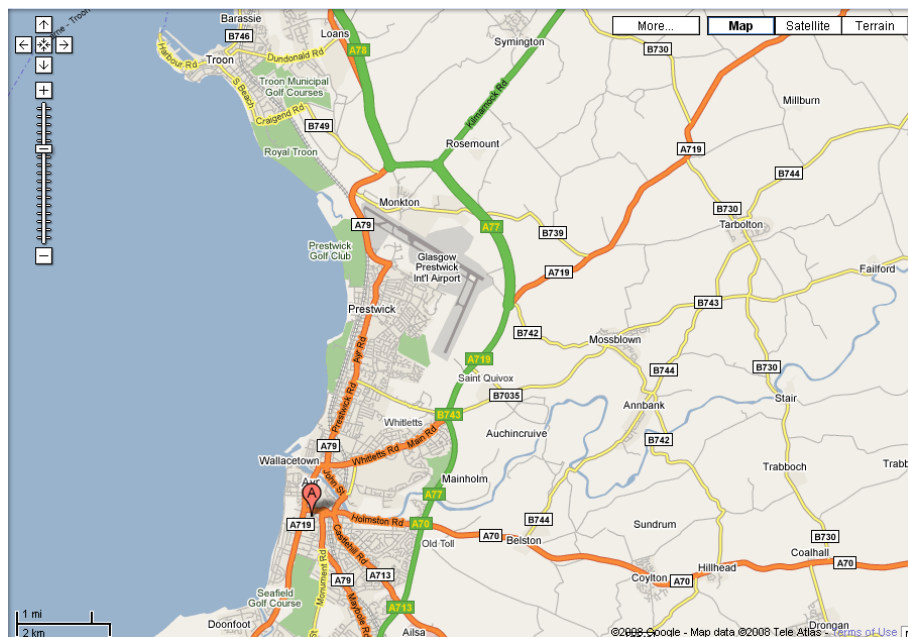

Directions to SU Offices - Ayr

St Andrews Church, Park Circus, Ayr, KA7 2DL

Tel: 01292 267 637

BY CAR

From the North

- Follow A77 to Ayr
- Turn right at Holmston roundabout onto A70 (signposted town centre)
- At double roundabout follow signs for A719 Town centre ring road (west)
- At the T junction with traffic lights turn left into B7023 (signposted Alloway)
- Next right into Bellevue Road
- Veer right into Park Circus and the church is just on your right

From the East

- Follow A70 to Ayr
- Take 2nd exit onto A70 (signposted town centre)
- Turn right at Holmston roundabout onto A70 (signposted town centre)
- At double roundabout follow signs for A719 Town centre ring road (west)
- At T junction with traffic lights turn left into B7023 (signposted Alloway)
- Next right into Bellevue Road
- Veer right into Park Circus and the church is just on your right

From the South

- Follow A77 towards Ayr
- Turn left at A79 Maybole Road
- At the T junction turn right into Carrick Road
- Take 4th left into Bellevue Road
- Veer right into Park Circus and the church is just on your right

For more detailed directions, latest road conditions and other relevant information, please visit:

<http://www.theaa.com/>

OTHER TRAVEL

For public transport information, timetables and advice, please visit TRAVEL SCOTLAND online: