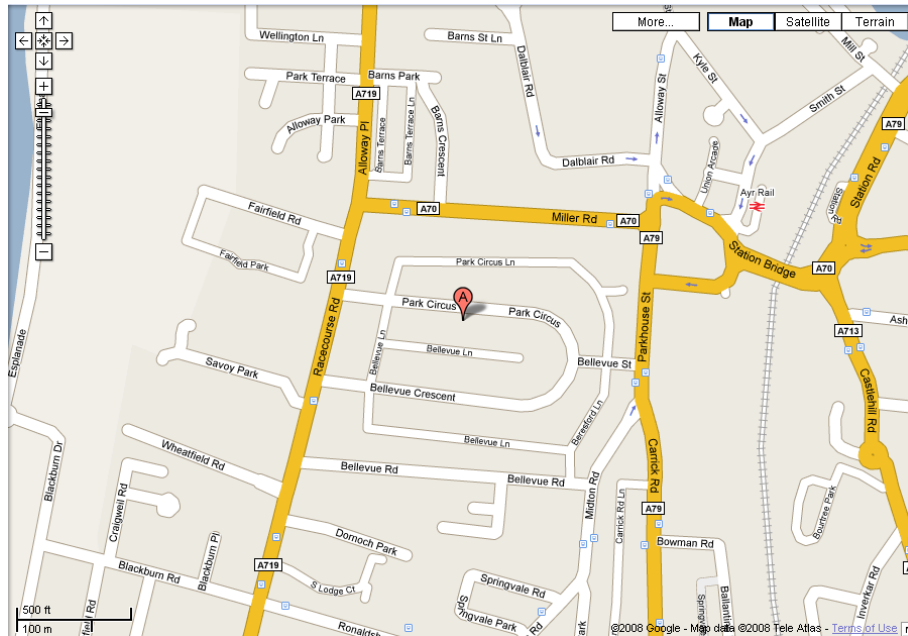

Directions to SU Offices - Ayr

St Andrews Church, Park Circus, Ayr, KA7 2DL

Tel: 01292 267 637

BY CAR

From the North

- Follow A77 to Ayr
- Turn right at Holmston roundabout onto A70 (signposted town centre)
- At double roundabout follow signs for A719 Town centre ring road (west)
- At the T junction with traffic lights turn left into B7023 (signposted Alloway)
- Next right into Bellevue Road
- Veer right into Park Circus and the church is just on your right

From the East

- Follow A70 to Ayr
- Take 2nd exit onto A70 (signposted town centre)
- Turn right at Holmston roundabout onto A70 (signposted town centre)
- At double roundabout follow signs for A719 Town centre ring road (west)
- At T junction with traffic lights turn left into B7023 (signposted Alloway)
- Next right into Bellevue Road
- Veer right into Park Circus and the church is just on your right

From the South

- Follow A77 towards Ayr
- Turn left at A79 Maybole Road
- At the T junction turn right into Carrick Road
- Take 4th left into Bellevue Road
- Veer right into Park Circus and the church is just on your right