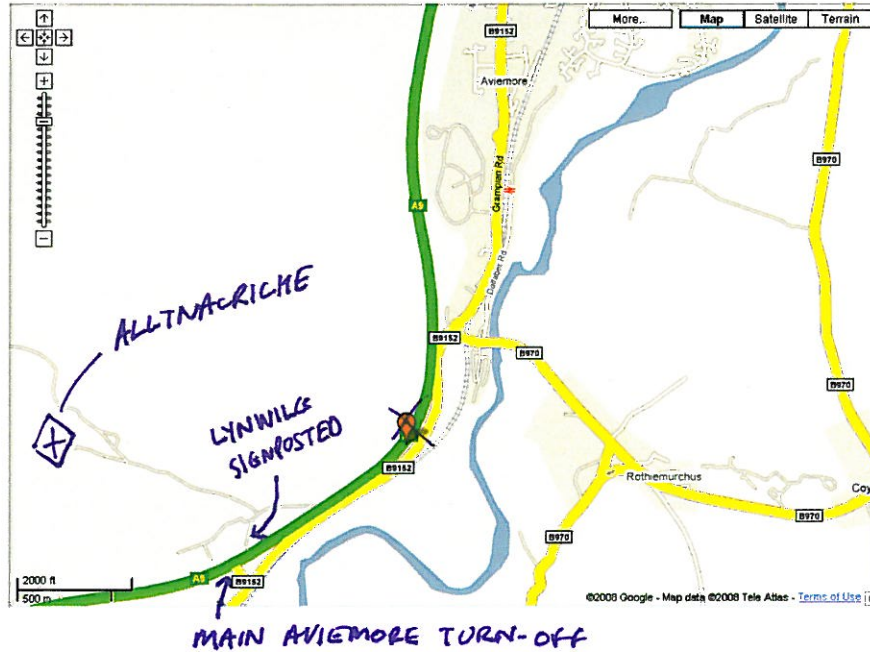

Directions to SU Centres - Alltnacriche

Lynwilg, Nr.Aviemore, PH22 1PZ

Tel: 01479 810 237

Alltnacriche

**Scripture
union
scotland**
light to live by

BY CAR

From South

- Alltnacriche is approximately 1 mile west of the A9, on the opposite side of the A9 from the southern exit to Aviemore.
- The road end is signposted Lynwilg, on your left as you go north.
- On leaving the A9 you will go round a bend to the right, go over a bridge and then take a sharp left, signposted "Alltnacriche 2/3 mile".
- Follow this single track road, the entrance to the grounds is well marked.
- Please beware of maverick pheasants on the road!

From North

- Alltnacriche is approximately 1 mile west of the A9, on the opposite side of the A9 from the southern exit to Aviemore.
- The road end is signposted Lynwilg, on your right as you go south.
- On leaving the A9 you will go round a bend to the right, go over a bridge and then take a sharp left, signposted "Alltnacriche 2/3 mile".
- Follow this single track road, the entrance to the grounds is well marked.
- Please beware of maverick pheasants on the road!